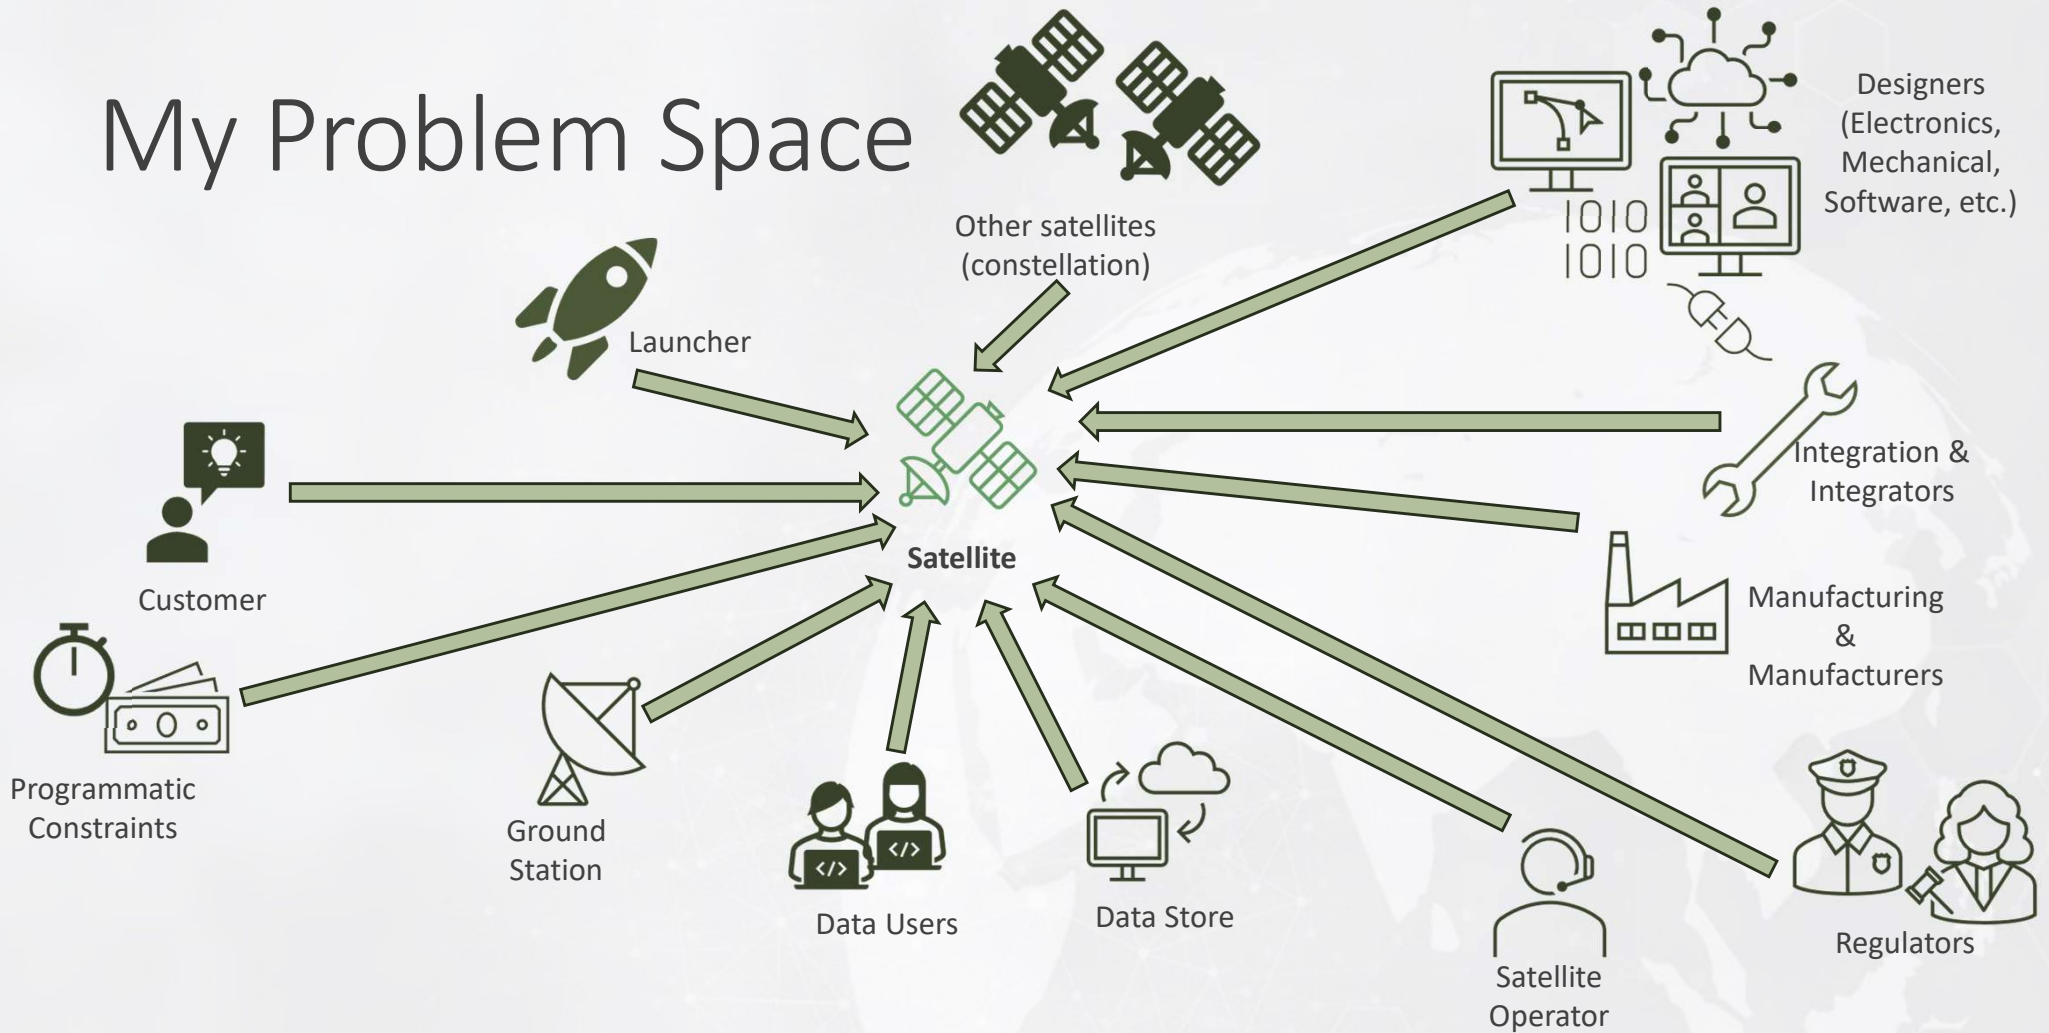

The Future of MBSE

VICKY ANDERSON – SYSTEMS ENGINEER, KISPE SPACE

My Problem Space

The Challenge

Concurrent engineering and consistency over individual programmes but also over product lines.

Varying degrees of control over the generation of the solution.

Change Management

The Vision

Model Based Systems Engineering flows further than just the Systems Engineering domain.

Seamlessly share information.

Allow holistic assessment of change.

Truly speak the same language.

Paradigm shift.

Model Based Systems Engineering to...

...Connected Model Based Engineering

*Or some fancier title!

Thank You

VICKY ANDERSON – SYSTEMS ENGINEER, KISPE SPACE

FUTURE OF MBSE